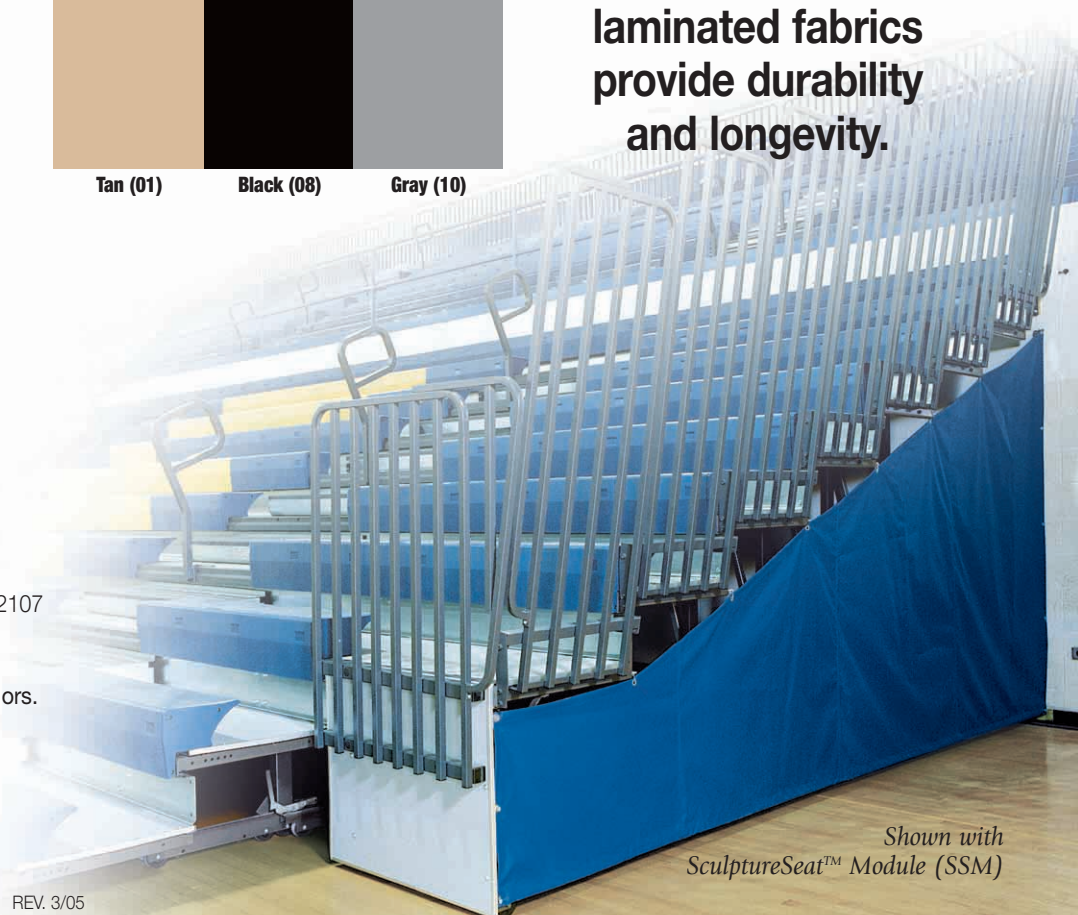

Shown with SculptureSeat™ Module (SSM)